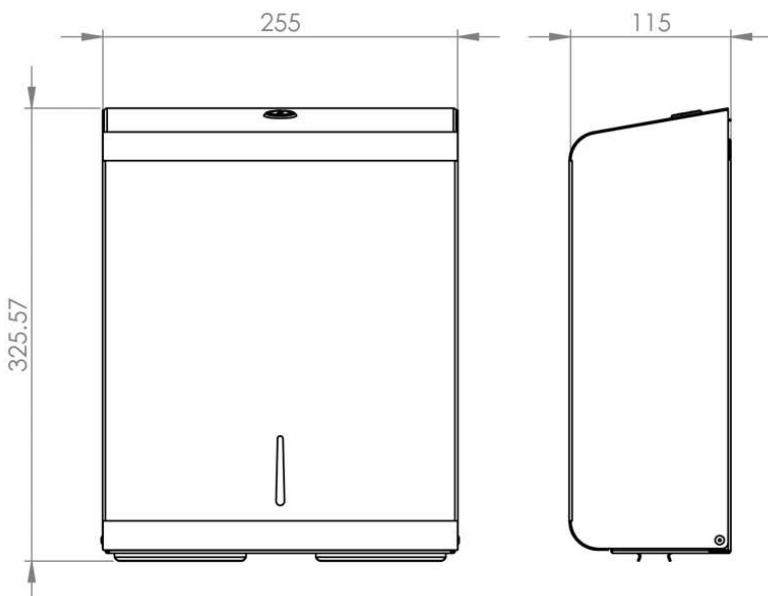

## Part Number HTL01-BK

---

UK manufactured in zinc coated steel  
High quality, robust hand towel dispenser  
Designed to dispense a wide range of hand towels  
Contemporary matte black finish - RAL 9005  
Resist of fingerprints, simple to clean and maintain  
Front window to check stock levels  
Key lockable cover with a low profile chrome lock  
Fixing kit and key provided

*The Opal Range is an official Made In Britain product*

Height 325mm  
Width 255mm  
Projection 115mm

## Dimensions

---